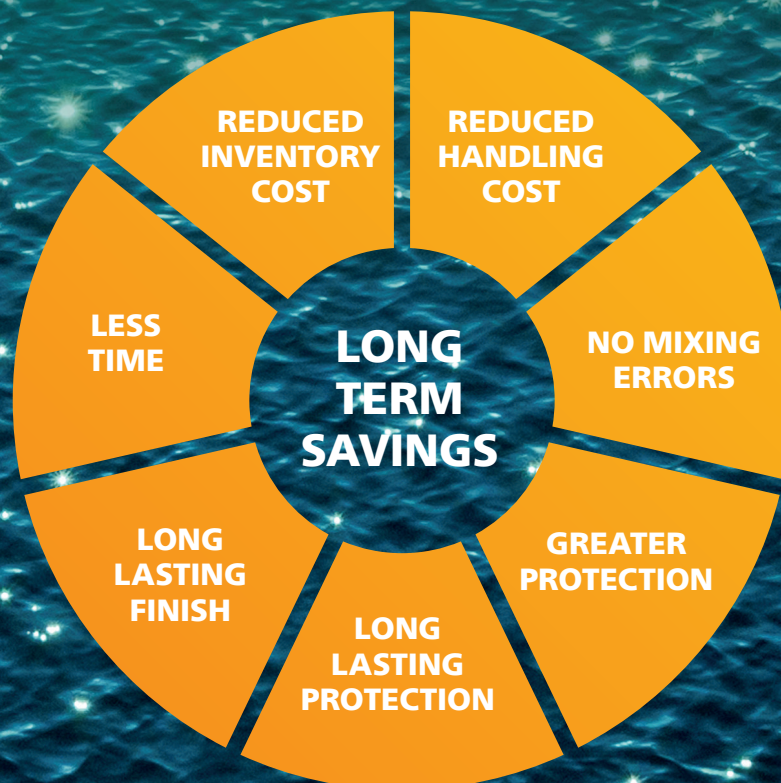

SMART PACK SYSTEM **reduced paint consumption**

Smart Pack System is designed to solve onboard maintenance challenges without the inconvenience of large paint containers.

Mixing is simple, quick and accurate. Because it is optimised for brush and roller application, an even film thickness is achieved. This results in less wasted time, less wasted paint and less wasted money.

With more than 9 million litres of Smart Pack System products applied worldwide their greater efficiencies are proven to contribute towards a better bottom line.